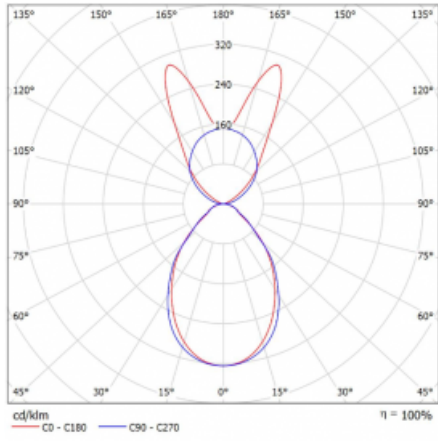

Curve

Luminaire power input* 49.5 W

Connection of the luminaires ON/OFF

Electrical voltage 220-240V

Frequency 50/60Hz

⊕ CE IP 20

*±10 %