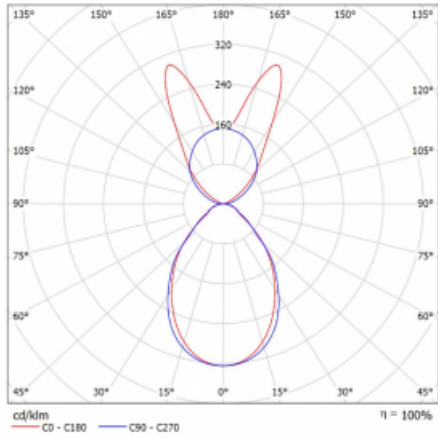

# Lina45-S

145S-5B1I-35GGE/830, W

EPD®

Imagine a linear luminaire that can satisfy all your needs: it meets UGR, has high efficiency and you can build it to your specifications. And it looks great too. The Lina45-S offers opal, microprism and optical grille variants, so it can easily meet both UGR under 19 at 4300 lm luminous flux. It is a great solution for visually demanding spaces, as it even meets UGR under 16 in some variants. In addition, you can complement the modular luminaire with a Vali55 relay module, a Rundo circular luminaire or 2 - 3 CUBE reflectors. The indirect lighting component is provided by a clear plexiglass module or a batwing diffuser, which creates a more even illumination of the ceiling. A welcome feature is also the possibility of a curtain at the joint of the profiles, which are also fitted with caps to prevent even minimal draughts. The individual segments are easily connected using connectors and plugged into 230 V.

Type of installation	Suspended
Light distribution	Direct-indirect wide-lighting distribution
Luminaire shape	Linear
Colour of the luminaires	White
Material	Aluminium
Lifetime	L80/B20 50 000 hours
Warranty	5 years
Description of luminaires	Luminaire suspended
item description	D/I - 53/47
Dimensions	1964 mm × 47 mm × 69 mm
Light source	LED MODUL
Type of optical system	Microprisma
Luminous flux*	7200 lm
Colour Temperature	3000 K warm white
Luminous efficacy	145 lm/W
MacAdam Light source	3
Colour rendering index	80
UGR max. X=4H Y=8H, $\rho=70,50,20$	18.6

## Curve

Luminaire power input\* 49.5 W

Connection of the luminaires ON/OFF

Electrical voltage 220-240V

Frequency 50/60Hz

⊕ CE IP 20

\*±10 %