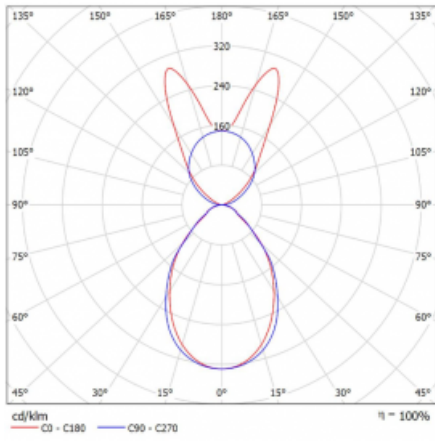

# Lina45-S

145S-5B1I-30GHE/840, S

EPD®

Imagine a linear luminaire that can satisfy all your needs: it meets UGR, has high efficiency and you can build it to your specifications. And it looks great too. The Lina45-S offers opal, microprism and optical grille variants, so it can easily meet both UGR under 19 at 4300 lm luminous flux. It is a great solution for visually demanding spaces, as it even meets UGR under 16 in some variants. In addition, you can complement the modular luminaire with a Vali55 relay module, a Rundo circular luminaire or 2 - 3 CUBE reflectors. The indirect lighting component is provided by a clear plexiglass module or a batwing diffuser, which creates a more even illumination of the ceiling. A welcome feature is also the possibility of a curtain at the joint of the profiles, which are also fitted with caps to prevent even minimal draughts. The individual segments are easily connected using connectors and plugged into 230 V.

Type of installation	Suspended
Light distribution	Direct-indirect wide-lighting distribution
Luminaire shape	Linear
Colour of the luminaires	Silver
Material	Aluminium
Lifetime	L80/B20 50 000 hours
Warranty	5 years
Description of luminaires	Luminaire suspended
item description	D/I - 54/46
Dimensions	1683 mm × 47 mm × 69 mm
Light source	LED MODUL
Type of optical system	Microprisma
Luminous flux*	9920 lm
Colour Temperature	4000 K cool white
Luminous efficacy	147 lm/W
MacAdam Light source	3
Colour rendering index	80
UGR max. X=4H Y=8H, $\rho=70,50,20$	20.3

## Curve

Luminaire power input\* 67.4 W

Connection of the luminaires ON/OFF

Electrical voltage 220-240V

Frequency 50/60Hz

⊕ CE IP 20

\*±10 %