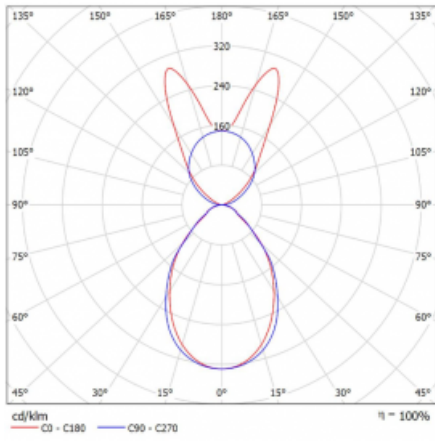

# Lina45-S

145S-5B1I-30GHD/840, W

EPD®

Imagine a linear luminaire that can satisfy all your needs: it meets UGR, has high efficiency and you can build it to your specifications. And it looks great too. The Lina45-S offers opal, microprism and optical grille variants, so it can easily meet both UGR under 19 at 4300 lm luminous flux. It is a great solution for visually demanding spaces, as it even meets UGR under 16 in some variants. In addition, you can complement the modular luminaire with a Vali55 relay module, a Rundo circular luminaire or 2 - 3 CUBE reflectors. The indirect lighting component is provided by a clear plexiglass module or a batwing diffuser, which creates a more even illumination of the ceiling. A welcome feature is also the possibility of a curtain at the joint of the profiles, which are also fitted with caps to prevent even minimal draughts. The individual segments are easily connected using connectors and plugged into 230 V.

Type of installation	Suspended
Light distribution	Direct-indirect wide-lighting distribution
Luminaire shape	Linear
Colour of the luminaires	White
Material	Aluminium
Lifetime	L80/B20 50 000 hours
Warranty	5 years
Description of luminaires	Luminaire suspended
item description	D/I - 54/46
Dimensions	1683 mm × 47 mm × 69 mm
Light source	LED MODUL
Type of optical system	Microprisma
Luminous flux*	9920 lm
Colour Temperature	4000 K cool white
Luminous efficacy	147 lm/W
MacAdam Light source	3
Colour rendering index	80
UGR max. X=4H Y=8H, $\rho=70,50,20$	20.3

## Curve

Luminaire power input\* 67.4 W

Connection of the luminaires DALI

Electrical voltage 220-240V

Frequency 50/60Hz

⊕ CE IP 20

\*±10 %