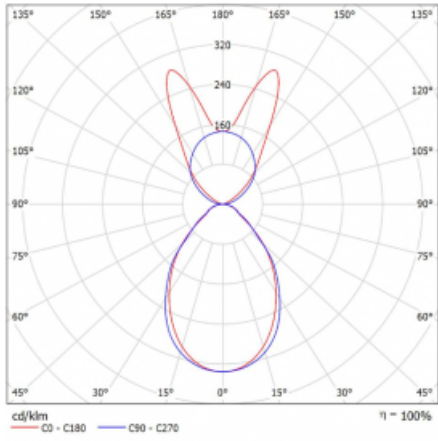

Luminaire

Lina45-S

145S-5B1I-25GHE/830, B

EPD®

Imagine a linear luminaire that can satisfy all your needs: it meets UGR, has high efficiency and you can build it to your specifications. And it looks great too. The Lina45-S offers opal, microprism and optical grille variants, so it can easily meet both UGR under 19 at 4300 lm luminous flux. It is a great solution for visually demanding spaces, as it even meets UGR under 16 in some variants. In addition, you can complement the modular luminaire with a Vali55 relay module, a Rundo circular luminaire or 2 - 3 CUBE reflectors. The indirect lighting component is provided by a clear plexiglass module or a batwing diffuser, which creates a more even illumination of the ceiling. A welcome feature is also the possibility of a curtain at the joint of the profiles, which are also fitted with caps to prevent even minimal draughts. The individual segments are easily connected using connectors and plugged into 230 V.

Type of installation	Suspended
Light distribution	Direct-indirect wide-lighting distribution
Luminaire shape	Linear
Colour of the luminaires	Black
Material	Aluminium
Lifetime	L80/B20 50 000 hours
Warranty	5 years
Description of luminaires	Luminaire suspended
item description	D/I - 55/45
Dimensions	1403 mm × 47 mm × 69 mm
Light source	LED MODUL
Type of optical system	Microprisma
Luminous flux*	7780 lm
Colour Temperature	3000 K warm white
Luminous efficacy	140 lm/W
MacAdam Light source	3
Colour rendering index	80
UGR max. X=4H Y=8H, $\rho=70,50,20$	20.3

Curve

Luminaire power input* 55.7 W

Connection of the luminaires ON/OFF

Electrical voltage 220-240V

Frequency 50/60Hz

⊕ CE IP 20

*±10 %

Downloads