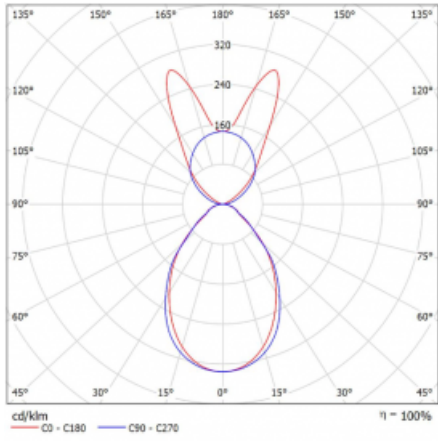

Luminaire

Lina45-S

145S-5B1I-25GGE/830, W

EPD®

Imagine a linear luminaire that can satisfy all your needs: it meets UGR, has high efficiency and you can build it to your specifications. And it looks great too. The Lina45-S offers opal, microprism and optical grille variants, so it can easily meet both UGR under 19 at 4300 lm luminous flux. It is a great solution for visually demanding spaces, as it even meets UGR under 16 in some variants. In addition, you can complement the modular luminaire with a Vali55 relay module, a Rundo circular luminaire or 2 - 3 CUBE reflectors. The indirect lighting component is provided by a clear plexiglass module or a batwing diffuser, which creates a more even illumination of the ceiling. A welcome feature is also the possibility of a curtain at the joint of the profiles, which are also fitted with caps to prevent even minimal draughts. The individual segments are easily connected using connectors and plugged into 230 V.

Type of installation	Suspended
Light distribution	Direct-indirect wide-lighting distribution
Luminaire shape	Linear
Colour of the luminaires	White
Material	Aluminium
Lifetime	L80/B20 50 000 hours
Warranty	5 years
Description of luminaires	Luminaire suspended
item description	D/I - 55/45
Dimensions	1403 mm × 47 mm × 69 mm
Light source	LED MODUL
Type of optical system	Microprisma
Luminous flux*	4980 lm
Colour Temperature	3000 K warm white
Luminous efficacy	141 lm/W
MacAdam Light source	3
Colour rendering index	80
UGR max. X=4H Y=8H, $\rho=70,50,20$	18.7

Curve

Luminaire power input* 35.3 W

Connection of the luminaires ON/OFF

Electrical voltage 220-240V

Frequency 50/60Hz

⊕ CE IP 20

*±10 %

Downloads