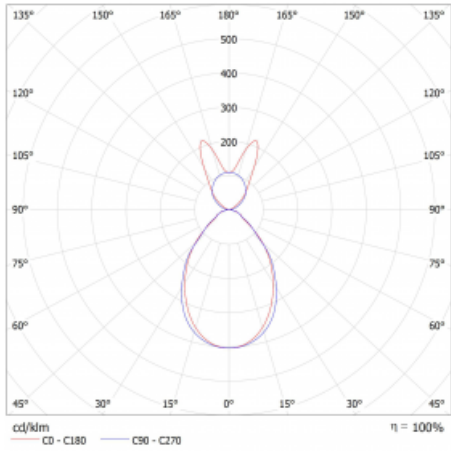

# Lina45-S

145S-5B1I-25GEE/830, S

EPD®

Imagine a linear luminaire that can satisfy all your needs: it meets UGR, has high efficiency and you can build it to your specifications. And it looks great too. The Lina45-S offers opal, microprism and optical grille variants, so it can easily meet both UGR under 19 at 4300 lm luminous flux. It is a great solution for visually demanding spaces, as it even meets UGR under 16 in some variants. In addition, you can complement the modular luminaire with a Vali55 relay module, a Rundo circular luminaire or 2 - 3 CUBE reflectors. The indirect lighting component is provided by a clear plexiglass module or a batwing diffuser, which creates a more even illumination of the ceiling. A welcome feature is also the possibility of a curtain at the joint of the profiles, which are also fitted with caps to prevent even minimal draughts. The individual segments are easily connected using connectors and plugged into 230 V.

Type of installation	Suspended
Light distribution	Direct-indirect wide-lighting distribution
Luminaire shape	Linear
Colour of the luminaires	Silver
Material	Aluminium
Lifetime	L80/B20 50 000 hours
Warranty	5 years
Description of luminaires	Luminaire suspended
Dimensions	1403 mm × 47 mm × 69 mm
Light source	LED MODUL
Type of optical system	Microprisma
Luminous flux*	2820 lm
Colour Temperature	3000 K warm white
Luminous efficacy	145 lm/W
MacAdam Light source	3
Colour rendering index	80
UGR max. X=4H Y=8H, ρ=70,50,20	16.7

## Curve

Luminaire power input\* 19.5 W

Connection of the luminaires ON/OFF

Electrical voltage 220-240V

Frequency 50/60Hz

⊕ CE IP 20

\* $\pm 10\%$