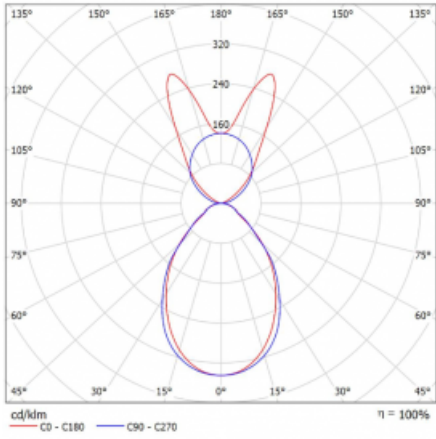

Curve

Luminaire power input* 43.6 W

Connection of the luminaires ON/OFF + 3h emergency

Electrical voltage 220-240V

Frequency 50/60Hz

⊕ CE IP 20

*±10 %