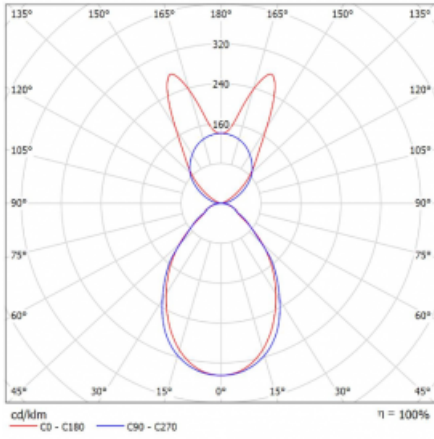

Curve

Luminaire power input* 43.6 W

Connection of the luminaires ON/OFF + 1h emergency

Electrical voltage 220-240V

Frequency 50/60Hz

⊕ CE IP 20

* $\pm 10\%$