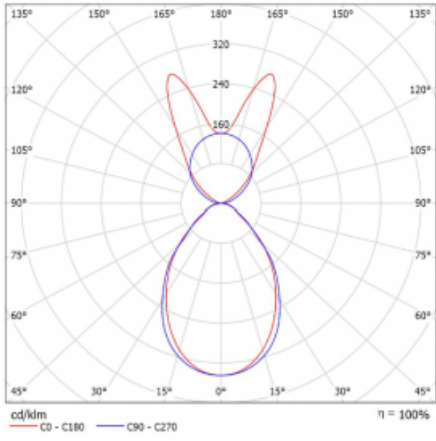

# Lina45-S

145S-5B1I-20GHE/840, B

EPD®

Imagine a linear luminaire that can satisfy all your needs: it meets UGR, has high efficiency and you can build it to your specifications. And it looks great too. The Lina45-S offers opal, microprism and optical grille variants, so it can easily meet both UGR under 19 at 4300 lm luminous flux. It is a great solution for visually demanding spaces, as it even meets UGR under 16 in some variants. In addition, you can complement the modular luminaire with a Vali55 relay module, a Rundo circular luminaire or 2 - 3 CUBE reflectors. The indirect lighting component is provided by a clear plexiglass module or a batwing diffuser, which creates a more even illumination of the ceiling. A welcome feature is also the possibility of a curtain at the joint of the profiles, which are also fitted with caps to prevent even minimal draughts. The individual segments are easily connected using connectors and plugged into 230 V.

Type of installation	Suspended
Light distribution	Direct-indirect wide-lighting distribution
Luminaire shape	Linear
Colour of the luminaires	Black
Material	Aluminium
Lifetime	L80/B20 50 000 hours
Warranty	5 years
Description of luminaires	Luminaire suspended
item description	D/I - 56/44
Dimensions	1122 mm × 47 mm × 69 mm
Light source	LED MODUL
Type of optical system	Microprisma
Luminous flux*	6310 lm
Colour Temperature	4000 K cool white
Luminous efficacy	145 lm/W
MacAdam Light source	3
Colour rendering index	80
UGR max. X=4H Y=8H, $\rho=70,50,20$	20.6

## Curve

Luminaire power input\* 43.6 W

Connection of the luminaires ON/OFF

Electrical voltage 220-240V

Frequency 50/60Hz

⊕ CE IP 20

\*±10 %