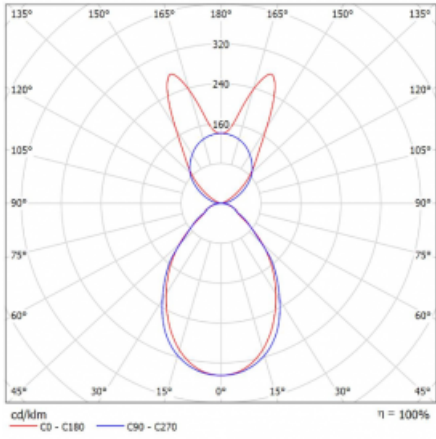

Luminaire

Lina45-S

145S-5B1I-20GHE/830, B

EPD®

Imagine a linear luminaire that can satisfy all your needs: it meets UGR, has high efficiency and you can build it to your specifications. And it looks great too. The Lina45-S offers opal, microprism and optical grille variants, so it can easily meet both UGR under 19 at 4300 lm luminous flux. It is a great solution for visually demanding spaces, as it even meets UGR under 16 in some variants. In addition, you can complement the modular luminaire with a Vali55 relay module, a Rundo circular luminaire or 2 - 3 CUBE reflectors. The indirect lighting component is provided by a clear plexiglass module or a batwing diffuser, which creates a more even illumination of the ceiling. A welcome feature is also the possibility of a curtain at the joint of the profiles, which are also fitted with caps to prevent even minimal draughts. The individual segments are easily connected using connectors and plugged into 230 V.

Type of installation	Suspended
Light distribution	Direct-indirect wide-lighting distribution
Luminaire shape	Linear
Colour of the luminaires	Black
Material	Aluminium
Lifetime	L80/B20 50 000 hours
Warranty	5 years
Description of luminaires	Luminaire suspended
item description	D/I - 56/44
Dimensions	1122 mm × 47 mm × 69 mm
Light source	LED MODUL
Type of optical system	Microprisma
Luminous flux*	6050 lm
Colour Temperature	3000 K warm white
Luminous efficacy	139 lm/W
MacAdam Light source	3
Colour rendering index	80
UGR max. X=4H Y=8H, $\rho=70,50,20$	20.4

Curve

Luminaire power input* 43.6 W

Connection of the luminaires ON/OFF

Electrical voltage 220-240V

Frequency 50/60Hz

⊕ CE IP 20

* $\pm 10\%$

Downloads