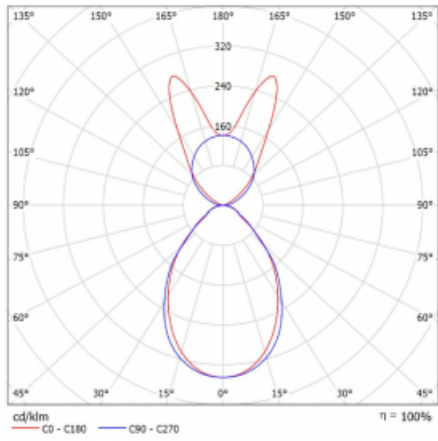

# Lina45-S

145S-5B1I-20GHD/840, S

EPD®

Imagine a linear luminaire that can satisfy all your needs: it meets UGR, has high efficiency and you can build it to your specifications. And it looks great too. The Lina45-S offers opal, microprism and optical grille variants, so it can easily meet both UGR under 19 at 4300 lm luminous flux. It is a great solution for visually demanding spaces, as it even meets UGR under 16 in some variants. In addition, you can complement the modular luminaire with a Vali55 relay module, a Rundo circular luminaire or 2 - 3 CUBE reflectors. The indirect lighting component is provided by a clear plexiglass module or a batwing diffuser, which creates a more even illumination of the ceiling. A welcome feature is also the possibility of a curtain at the joint of the profiles, which are also fitted with caps to prevent even minimal draughts. The individual segments are easily connected using connectors and plugged into 230 V.

Type of installation	Suspended
Light distribution	Direct-indirect wide-lighting distribution
Luminaire shape	Linear
Colour of the luminaires	Silver
Material	Aluminium
Lifetime	L80/B20 50 000 hours
Warranty	5 years
Description of luminaires	Luminaire suspended
item description	D/I - 56/44
Dimensions	1122 mm × 47 mm × 69 mm
Light source	LED MODUL
Type of optical system	Microprisma
Luminous flux*	6310 lm
Colour Temperature	4000 K cool white
Luminous efficacy	145 lm/W
MacAdam Light source	3
Colour rendering index	80
UGR max. X=4H Y=8H, $\rho=70,50,20$	20.6

## Curve

Luminaire power input\* 43.6 W

Connection of the luminaires DALI

Electrical voltage 220-240V

Frequency 50/60Hz

⊕ CE IP 20

\*±10 %