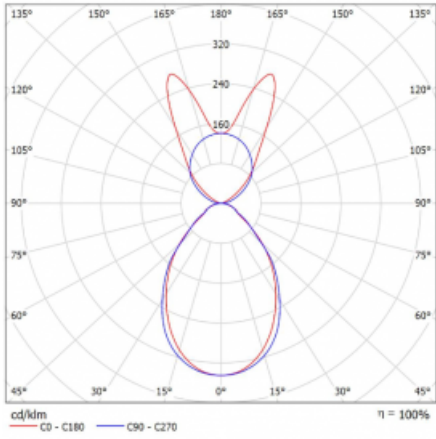

Curve

Luminaire power input* 27.4 W

Connection of the luminaires ON/OFF + 3h emergency

Electrical voltage 220-240V

Frequency 50/60Hz

⊕ CE IP 20

*±10 %