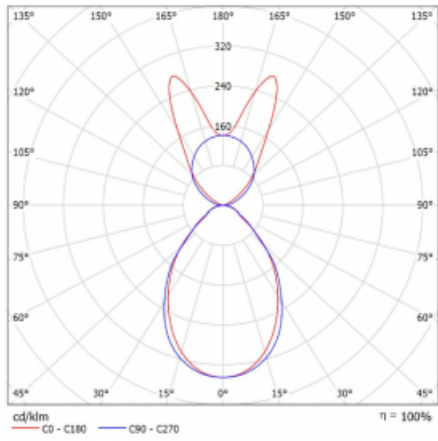

Curve

Luminaire power input* 27.4 W

Connection of the luminaires ON/OFF + 1h emergency

Electrical voltage 220-240V

Frequency 50/60Hz

⊕ CE IP 20

*±10 %