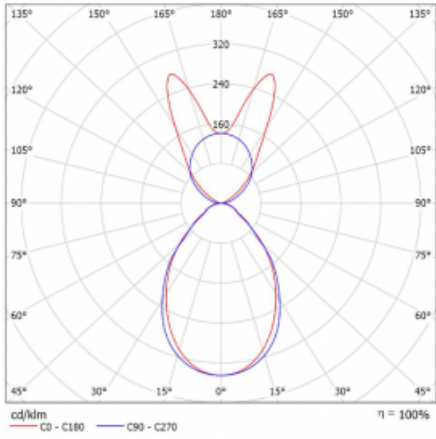

Curve

Luminaire power input* 27.4 W

Connection of the luminaires ON/OFF + 1h emergency

Electrical voltage 220-240V

Frequency 50/60Hz

⊕ CE IP 20

*±10 %