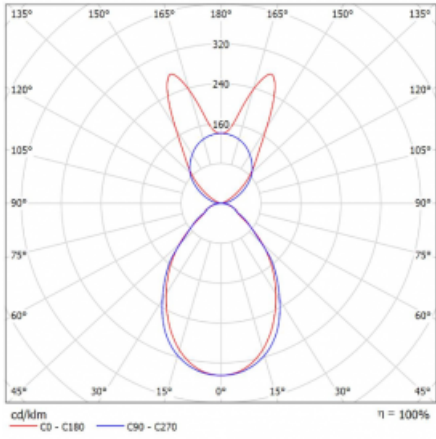

Luminaire

Lina45-S

145S-5B1I-20GGE/840, S

EPD®

Imagine a linear luminaire that can satisfy all your needs: it meets UGR, has high efficiency and you can build it to your specifications. And it looks great too. The Lina45-S offers opal, microprism and optical grille variants, so it can easily meet both UGR under 19 at 4300 lm luminous flux. It is a great solution for visually demanding spaces, as it even meets UGR under 16 in some variants. In addition, you can complement the modular luminaire with a Vali55 relay module, a Rundo circular luminaire or 2 - 3 CUBE reflectors. The indirect lighting component is provided by a clear plexiglass module or a batwing diffuser, which creates a more even illumination of the ceiling. A welcome feature is also the possibility of a curtain at the joint of the profiles, which are also fitted with caps to prevent even minimal draughts. The individual segments are easily connected using connectors and plugged into 230 V.

Type of installation	Suspended
Light distribution	Direct-indirect
Luminaire shape	Linear
Colour of the luminaires	Silver
Material	Aluminium
Lifetime	L80/B20 50 000 hours
Warranty	5 years
Description of luminaires	Luminaire suspended
item description	D/I - 56/44
Dimensions (l × w × h mm)	1122 mm × 47 mm × 69 mm
Light source	LED MODUL
DIR optical system	Microprisma
INDIR optical system	Batwing
Luminous flux*	4030 lm
Colour Temperature	4000 K cool white
Luminous efficacy	147 lm/W
MacAdam Light source	3
Colour rendering index	80
UGR max. X=4H Y=8H, $\rho=70,50,20$	19

Curve

Luminaire power input* 27.4 W

Connection of the luminaires ON/OFF

Electrical voltage 220-240V

Frequency 50/60Hz

⊕ CE IP 20

* $\pm 10\%$

Downloads