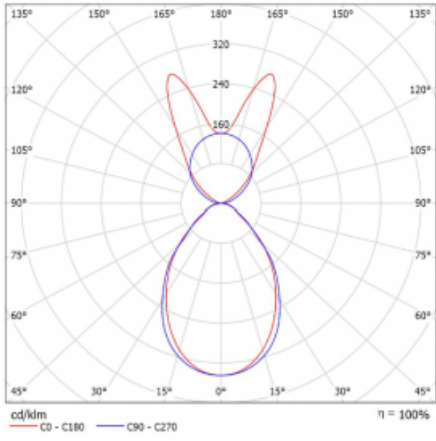

Luminaire

Lina45-S

145S-5B1I-20GGE/830, S

EPD®

Imagine a linear luminaire that can satisfy all your needs: it meets UGR, has high efficiency and you can build it to your specifications. And it looks great too. The Lina45-S offers opal, microprism and optical grille variants, so it can easily meet both UGR under 19 at 4300 lm luminous flux. It is a great solution for visually demanding spaces, as it even meets UGR under 16 in some variants. In addition, you can complement the modular luminaire with a Vali55 relay module, a Rundo circular luminaire or 2 - 3 CUBE reflectors. The indirect lighting component is provided by a clear plexiglass module or a batwing diffuser, which creates a more even illumination of the ceiling. A welcome feature is also the possibility of a curtain at the joint of the profiles, which are also fitted with caps to prevent even minimal draughts. The individual segments are easily connected using connectors and plugged into 230 V.

Type of installation	Suspended
Light distribution	Direct-indirect wide-lighting distribution
Luminaire shape	Linear
Colour of the luminaires	Silver
Material	Aluminium
Lifetime	L80/B20 50 000 hours
Warranty	5 years
Description of luminaires	Luminaire suspended
item description	D/I - 56/44
Dimensions	1122 mm × 47 mm × 69 mm
Light source	LED MODUL
Type of optical system	Microprisma
Luminous flux*	3860 lm
Colour Temperature	3000 K warm white
Luminous efficacy	141 lm/W
MacAdam Light source	3
Colour rendering index	80
UGR max. X=4H Y=8H, $\rho=70,50,20$	18.9

Curve

Luminaire power input* 27.4 W

Connection of the luminaires ON/OFF

Electrical voltage 220-240V

Frequency 50/60Hz

⊕ CE IP 20

*±10 %

Downloads