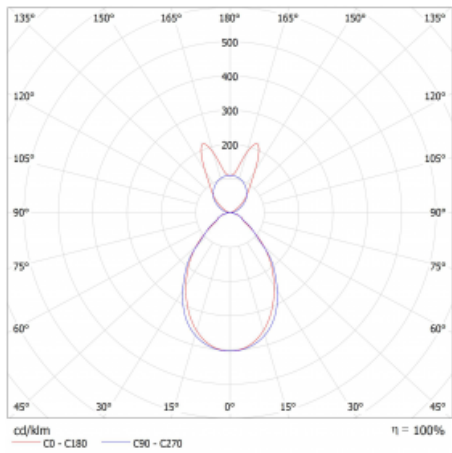

Luminaire

Lina45-S

145S-5B1I-20GEE/830, S

EPD®

Imagine a linear luminaire that can satisfy all your needs: it meets UGR, has high efficiency and you can build it to your specifications. And it looks great too. The Lina45-S offers opal, microprism and optical grille variants, so it can easily meet both UGR under 19 at 4300 lm luminous flux. It is a great solution for visually demanding spaces, as it even meets UGR under 16 in some variants. In addition, you can complement the modular luminaire with a Vali55 relay module, a Rundo circular luminaire or 2 - 3 CUBE reflectors. The indirect lighting component is provided by a clear plexiglass module or a batwing diffuser, which creates a more even illumination of the ceiling. A welcome feature is also the possibility of a curtain at the joint of the profiles, which are also fitted with caps to prevent even minimal draughts. The individual segments are easily connected using connectors and plugged into 230 V.

| | |
|-----------------------------------|--|
| Type of installation | Suspended |
| Light distribution | Direct-indirect wide-lighting distribution |
| Luminaire shape | Linear |
| Colour of the luminaires | Silver |
| Material | Aluminium |
| Lifetime | L80/B20 50 000 hours |
| Warranty | 5 years |
| Description of luminaires | Luminaire suspended |
| Dimensions | 1122 mm × 47 mm × 69 mm |
| Light source | LED MODUL |
| Type of optical system | Microprisma |
| Luminous flux* | 2190 lm |
| Colour Temperature | 3000 K warm white |
| Luminous efficacy | 145 lm/W |
| MacAdam Light source | 3 |
| Colour rendering index | 80 |
| UGR max. X=4H Y=8H, ρ=70,50,20 | 16.9 |

Curve

Luminaire power input* 15.1 W

Connection of the luminaires ON/OFF

Electrical voltage 220-240V

Frequency 50/60Hz

⊕ CE IP 20

* $\pm 10\%$

Downloads