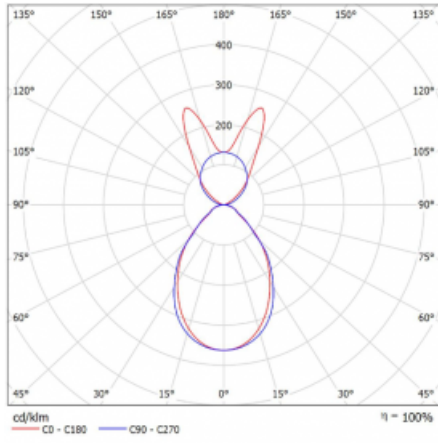

Luminaire

Lina45-S

145S-5B1I-15GHE/840, W

EPD®

Imagine a linear luminaire that can satisfy all your needs: it meets UGR, has high efficiency and you can build it to your specifications. And it looks great too. The Lina45-S offers opal, microprism and optical grille variants, so it can easily meet both UGR under 19 at 4300 lm luminous flux. It is a great solution for visually demanding spaces, as it even meets UGR under 16 in some variants. In addition, you can complement the modular luminaire with a Vali55 relay module, a Rundo circular luminaire or 2 - 3 CUBE reflectors. The indirect lighting component is provided by a clear plexiglass module or a batwing diffuser, which creates a more even illumination of the ceiling. A welcome feature is also the possibility of a curtain at the joint of the profiles, which are also fitted with caps to prevent even minimal draughts. The individual segments are easily connected using connectors and plugged into 230 V.

Type of installation	Suspended
Light distribution	Direct-indirect wide-lighting distribution
Luminaire shape	Linear
Colour of the luminaires	White
Material	Aluminium
Lifetime	L80/B20 50 000 hours
Warranty	5 years
Description of luminaires	Luminaire suspended
item description	D/I - 59/41
Dimensions	842 mm × 47 mm × 69 mm
Light source	LED MODUL
Type of optical system	Microprisma
Luminous flux*	4500 lm
Colour Temperature	4000 K cool white
Luminous efficacy	142 lm/W
MacAdam Light source	3
Colour rendering index	80
UGR max. X=4H Y=8H, $\rho=70,50,20$	20.8

Curve

Luminaire power input* 31.7 W

Connection of the luminaires ON/OFF

Electrical voltage 220-240V

Frequency 50/60Hz

⊕ CE IP 20

* $\pm 10\%$

Downloads