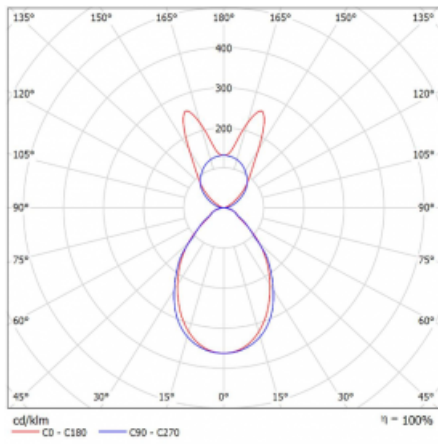

Luminaire

Lina45-S

145S-5B1I-15GHE/840, W

EPD®

Imagine a linear luminaire that can satisfy all your needs: it meets UGR, has high efficiency and you can build it to your specifications. And it looks great too. The Lina45-S offers opal, microprism and optical grille variants, so it can easily meet both UGR under 19 at 4300 lm luminous flux. It is a great solution for visually demanding spaces, as it even meets UGR under 16 in some variants. In addition, you can complement the modular luminaire with a Vali55 relay module, a Rundo circular luminaire or 2 - 3 CUBE reflectors. The indirect lighting component is provided by a clear plexiglass module or a batwing diffuser, which creates a more even illumination of the ceiling. A welcome feature is also the possibility of a curtain at the joint of the profiles, which are also fitted with caps to prevent even minimal draughts. The individual segments are easily connected using connectors and plugged into 230 V.

Type of installation	Suspended
Light distribution	Direct-indirect
Luminaire shape	Linear
Colour of the luminaires	White
Material	Aluminium
Lifetime	L80/B20 50 000 hours
Warranty	5 years
Description of luminaires	Luminaire suspended
item description	D/I - 59/41
Dimensions (l × w × h mm)	842 mm × 47 mm × 69 mm
Light source	LED MODUL
DIR optical system	Microprisma
INDIR optical system	Batwing
Luminous flux*	4500 lm
Colour Temperature	4000 K cool white
Luminous efficacy	142 lm/W
MacAdam Light source	3
Colour rendering index	80
UGR max. X=4H Y=8H, ρ=70,50,20	20.8

Curve

Luminaire power input* 31.7 W

Connection of the luminaires ON/OFF

Electrical voltage 220-240V

Frequency 50/60Hz

⊕ CE IP 20

* $\pm 10\%$

Downloads