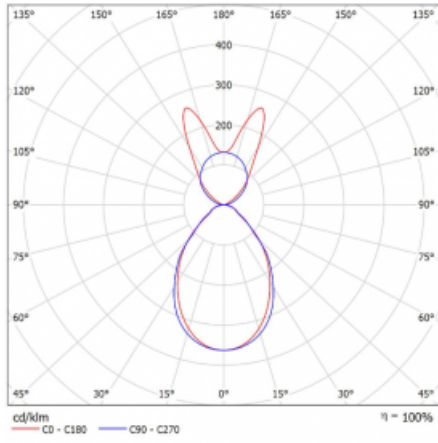

Luminaire

Lina45-S

145S-5B1I-15GHE/840, B

EPD®

Imagine a linear luminaire that can satisfy all your needs: it meets UGR, has high efficiency and you can build it to your specifications. And it looks great too. The Lina45-S offers opal, microprism and optical grille variants, so it can easily meet both UGR under 19 at 4300 lm luminous flux. It is a great solution for visually demanding spaces, as it even meets UGR under 16 in some variants. In addition, you can complement the modular luminaire with a Vali55 relay module, a Rundo circular luminaire or 2 - 3 CUBE reflectors. The indirect lighting component is provided by a clear plexiglass module or a batwing diffuser, which creates a more even illumination of the ceiling. A welcome feature is also the possibility of a curtain at the joint of the profiles, which are also fitted with caps to prevent even minimal draughts. The individual segments are easily connected using connectors and plugged into 230 V.

Type of installation	Suspended
Light distribution	Direct-indirect wide-lighting distribution
Luminaire shape	Linear
Colour of the luminaires	Black
Material	Aluminium
Lifetime	L80/B20 50 000 hours
Warranty	5 years
Description of luminaires	Luminaire suspended
item description	D/I - 59/41
Dimensions	842 mm × 47 mm × 69 mm
Light source	LED MODUL
Type of optical system	Microprisma
Luminous flux*	4500 lm
Colour Temperature	4000 K cool white
Luminous efficacy	142 lm/W
MacAdam Light source	3
Colour rendering index	80
UGR max. X=4H Y=8H, $\rho=70,50,20$	20.8

Curve

Luminaire power input* 31.7 W

Connection of the luminaires ON/OFF

Electrical voltage 220-240V

Frequency 50/60Hz

⊕ CE IP 20

*±10 %

Downloads