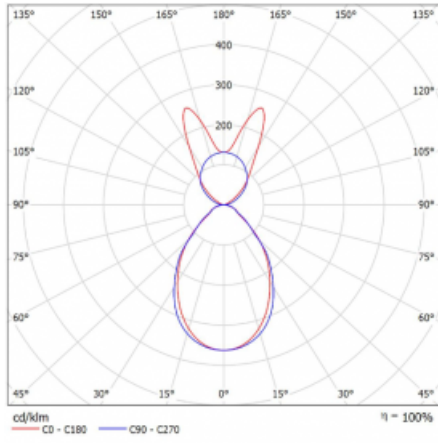

Luminaire

Lina45-S

145S-5B1I-15GHE/830, W

EPD®

Imagine a linear luminaire that can satisfy all your needs: it meets UGR, has high efficiency and you can build it to your specifications. And it looks great too. The Lina45-S offers opal, microprism and optical grille variants, so it can easily meet both UGR under 19 at 4300 lm luminous flux. It is a great solution for visually demanding spaces, as it even meets UGR under 16 in some variants. In addition, you can complement the modular luminaire with a Vali55 relay module, a Rundo circular luminaire or 2 - 3 CUBE reflectors. The indirect lighting component is provided by a clear plexiglass module or a batwing diffuser, which creates a more even illumination of the ceiling. A welcome feature is also the possibility of a curtain at the joint of the profiles, which are also fitted with caps to prevent even minimal draughts. The individual segments are easily connected using connectors and plugged into 230 V.

Type of installation	Suspended
Light distribution	Direct-indirect
Luminaire shape	Linear
Colour of the luminaires	White
Material	Aluminium
Lifetime	L80/B20 50 000 hours
Warranty	5 years
Description of luminaires	Luminaire suspended
item description	D/I - 59/41
Dimensions (l × w × h mm)	842 mm × 47 mm × 69 mm
Light source	LED MODUL
DIR optical system	Microprisma
INDIR optical system	Batwing
Luminous flux*	4320 lm
Colour Temperature	3000 K warm white
Luminous efficacy	136 lm/W
MacAdam Light source	3
Colour rendering index	80
UGR max. X=4H Y=8H, ρ=70,50,20	20.7

Curve

Luminaire power input* 31.7 W

Connection of the luminaires ON/OFF

Electrical voltage 220-240V

Frequency 50/60Hz

⊕ CE IP 20

* $\pm 10\%$

Downloads