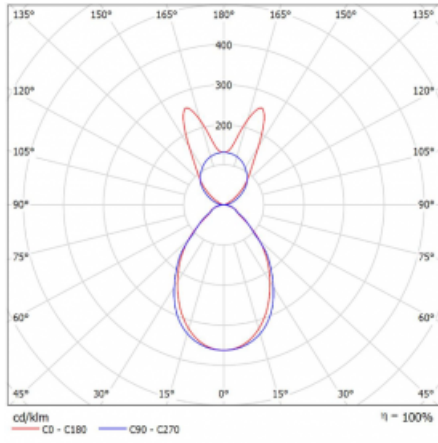

# Lina45-S

145S-5B1I-15GHD/830, S

**EPD®**

Imagine a linear luminaire that can satisfy all your needs: it meets UGR, has high efficiency and you can build it to your specifications. And it looks great too. The Lina45-S offers opal, microprism and optical grille variants, so it can easily meet both UGR under 19 at 4300 lm luminous flux. It is a great solution for visually demanding spaces, as it even meets UGR under 16 in some variants. In addition, you can complement the modular luminaire with a Vali55 relay module, a Rundo circular luminaire or 2 - 3 CUBE reflectors. The indirect lighting component is provided by a clear plexiglass module or a batwing diffuser, which creates a more even illumination of the ceiling. A welcome feature is also the possibility of a curtain at the joint of the profiles, which are also fitted with caps to prevent even minimal draughts. The individual segments are easily connected using connectors and plugged into 230 V.

Type of installation	Suspended
Light distribution	Direct-indirect wide-lighting distribution
Luminaire shape	Linear
Colour of the luminaires	Silver
Material	Aluminium
Lifetime	L80/B20 50 000 hours
Warranty	5 years
Description of luminaires	Luminaire suspended
item description	D/I - 59/41
Dimensions	842 mm × 47 mm × 69 mm
Light source	LED MODUL
Type of optical system	Microprisma
Luminous flux*	4320 lm
Colour Temperature	3000 K warm white
Luminous efficacy	136 lm/W
MacAdam Light source	3
Colour rendering index	80
UGR max. X=4H Y=8H, $\rho=70,50,20$	20.7

## Curve

Luminaire power input\* 31.7 W

Connection of the luminaires DALI

Electrical voltage 220-240V

Frequency 50/60Hz

⊕ CE IP 20

\*±10 %