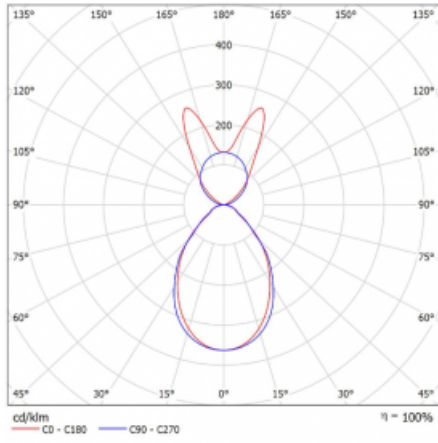

# Lina45-S

145S-5B1I-15GHD/830, B

**EPD®**

Imagine a linear luminaire that can satisfy all your needs: it meets UGR, has high efficiency and you can build it to your specifications. And it looks great too. The Lina45-S offers opal, microprism and optical grille variants, so it can easily meet both UGR under 19 at 4300 lm luminous flux. It is a great solution for visually demanding spaces, as it even meets UGR under 16 in some variants. In addition, you can complement the modular luminaire with a Vali55 relay module, a Rundo circular luminaire or 2 - 3 CUBE reflectors. The indirect lighting component is provided by a clear plexiglass module or a batwing diffuser, which creates a more even illumination of the ceiling. A welcome feature is also the possibility of a curtain at the joint of the profiles, which are also fitted with caps to prevent even minimal draughts. The individual segments are easily connected using connectors and plugged into 230 V.

Type of installation	Suspended
Light distribution	Direct-indirect wide-lighting distribution
Luminaire shape	Linear
Colour of the luminaires	Black
Material	Aluminium
Lifetime	L80/B20 50 000 hours
Warranty	5 years
Description of luminaires	Luminaire suspended
item description	D/I - 59/41
Dimensions	842 mm × 47 mm × 69 mm
Light source	LED MODUL
Type of optical system	Microprisma
Luminous flux*	4320 lm
Colour Temperature	3000 K warm white
Luminous efficacy	136 lm/W
MacAdam Light source	3
Colour rendering index	80
UGR max. X=4H Y=8H, $\rho=70,50,20$	20.7

## Curve

Luminaire power input\* 31.7 W

Connection of the luminaires DALI

Electrical voltage 220-240V

Frequency 50/60Hz

⊕ CE IP 20

\*±10 %