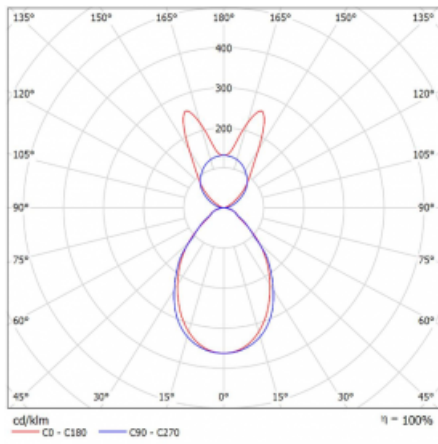

Luminaire

Lina45-S

145S-5B1I-15GGE/840, W

EPD®

Imagine a linear luminaire that can satisfy all your needs: it meets UGR, has high efficiency and you can build it to your specifications. And it looks great too. The Lina45-S offers opal, microprism and optical grille variants, so it can easily meet both UGR under 19 at 4300 lm luminous flux. It is a great solution for visually demanding spaces, as it even meets UGR under 16 in some variants. In addition, you can complement the modular luminaire with a Vali55 relay module, a Rundo circular luminaire or 2 - 3 CUBE reflectors. The indirect lighting component is provided by a clear plexiglass module or a batwing diffuser, which creates a more even illumination of the ceiling. A welcome feature is also the possibility of a curtain at the joint of the profiles, which are also fitted with caps to prevent even minimal draughts. The individual segments are easily connected using connectors and plugged into 230 V.

Type of installation	Suspended
Light distribution	Direct-indirect
Luminaire shape	Linear
Colour of the luminaires	White
Material	Aluminium
Lifetime	L80/B20 50 000 hours
Warranty	5 years
Description of luminaires	Luminaire suspended
item description	D/I - 59/41
Dimensions (l × w × h mm)	842 mm × 47 mm × 69 mm
Light source	LED MODUL
DIR optical system	Microprisma
INDIR optical system	Batwing
Luminous flux*	2880 lm
Colour Temperature	4000 K cool white
Luminous efficacy	142 lm/W
MacAdam Light source	3
Colour rendering index	80
UGR max. X=4H Y=8H, ρ=70,50,20	19.2

Curve

Luminaire power input* 20.3 W

Connection of the luminaires ON/OFF

Electrical voltage 220-240V

Frequency 50/60Hz

⊕ CE IP 20

* $\pm 10\%$

Downloads