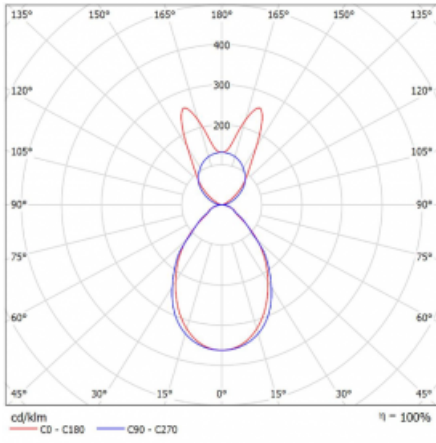

Luminaire

Lina45-S

145S-5B1I-15GGE/830, W

EPD®

Imagine a linear luminaire that can satisfy all your needs: it meets UGR, has high efficiency and you can build it to your specifications. And it looks great too. The Lina45-S offers opal, microprism and optical grille variants, so it can easily meet both UGR under 19 at 4300 lm luminous flux. It is a great solution for visually demanding spaces, as it even meets UGR under 16 in some variants. In addition, you can complement the modular luminaire with a Vali55 relay module, a Rundo circular luminaire or 2 - 3 CUBE reflectors. The indirect lighting component is provided by a clear plexiglass module or a batwing diffuser, which creates a more even illumination of the ceiling. A welcome feature is also the possibility of a curtain at the joint of the profiles, which are also fitted with caps to prevent even minimal draughts. The individual segments are easily connected using connectors and plugged into 230 V.

Type of installation	Suspended
Light distribution	Direct-indirect
Luminaire shape	Linear
Colour of the luminaires	White
Material	Aluminium
Lifetime	L80/B20 50 000 hours
Warranty	5 years
Description of luminaires	Luminaire suspended
item description	D/I - 59/41
Dimensions (l × w × h mm)	842 mm × 47 mm × 69 mm
Light source	LED MODUL
DIR optical system	Microprisma
INDIR optical system	Batwing
Luminous flux*	2760 lm
Colour Temperature	3000 K warm white
Luminous efficacy	136 lm/W
MacAdam Light source	3
Colour rendering index	80
UGR max. X=4H Y=8H, ρ=70,50,20	19.1

Curve

Luminaire power input* 20.3 W

Connection of the luminaires ON/OFF

Electrical voltage 220-240V

Frequency 50/60Hz

⊕ CE IP 20

*±10 %

Downloads