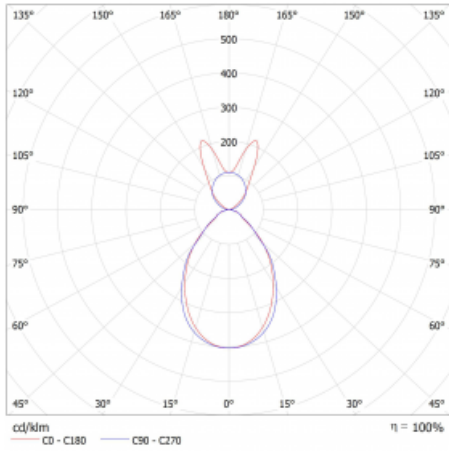

# Lina45-S

145S-5B1I-10GHD/840, S

**EPD®**

Imagine a linear luminaire that can satisfy all your needs: it meets UGR, has high efficiency and you can build it to your specifications. And it looks great too. The Lina45-S offers opal, microprism and optical grille variants, so it can easily meet both UGR under 19 at 4300 lm luminous flux. It is a great solution for visually demanding spaces, as it even meets UGR under 16 in some variants. In addition, you can complement the modular luminaire with a Vali55 relay module, a Rundo circular luminaire or 2 - 3 CUBE reflectors. The indirect lighting component is provided by a clear plexiglass module or a batwing diffuser, which creates a more even illumination of the ceiling. A welcome feature is also the possibility of a curtain at the joint of the profiles, which are also fitted with caps to prevent even minimal draughts. The individual segments are easily connected using connectors and plugged into 230 V.

Type of installation	Suspended
Light distribution	Direct-indirect wide-lighting distribution
Luminaire shape	Linear
Colour of the luminaires	Silver
Material	Aluminium
Lifetime	L80/B20 50 000 hours
Warranty	5 years
Description of luminaires	Luminaire suspended
item description	D/I - 66/34
Dimensions	561 mm × 47 mm × 69 mm
Light source	LED MODUL
Type of optical system	Microprisma
Luminous flux*	2690 lm
Colour Temperature	4000 K cool white
Luminous efficacy	137 lm/W
MacAdam Light source	3
Colour rendering index	80
UGR max. X=4H Y=8H, $\rho=70,50,20$	21.3

## Curve

Luminaire power input\* 19.7 W

Connection of the luminaires DALI

Electrical voltage 220-240V

Frequency 50/60Hz

⊕ CE IP 20

\* $\pm 10\%$