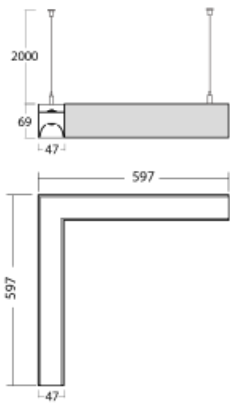

Technical drawing

Luminaire power input* 37.4 W

Connection of the luminaires ON/OFF

Electrical voltage 220-240V

Frequency 50/60Hz

⊕ CE IP 20

*±10 %