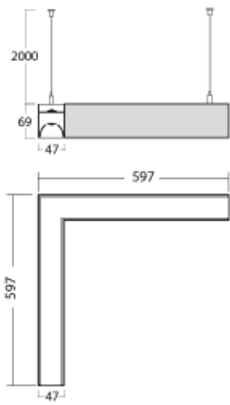

Technical drawing

Luminaire power input* 23.5 W

Connection of the luminaires DALI

Electrical voltage 220-240V

Frequency 50/60Hz

⊕ CE IP 20

*±10 %