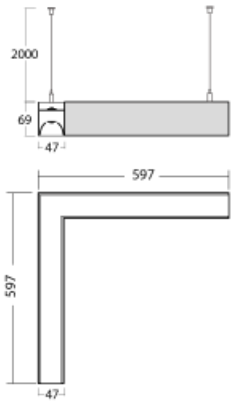

Technical drawing

Luminaire power input* 37.4 W

Connection of the luminaires Other type of dimming

Electrical voltage 220-240V

Frequency 50/60Hz

⊕ CE IP 20

*±10 %