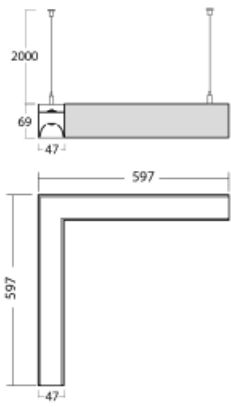

Technical drawing

Luminaire power input* 37.4 W

Connection of the luminaires ON/OFF

Electrical voltage 220-240V

Frequency 50/60Hz

⊕ CE IP 20

*±10 %