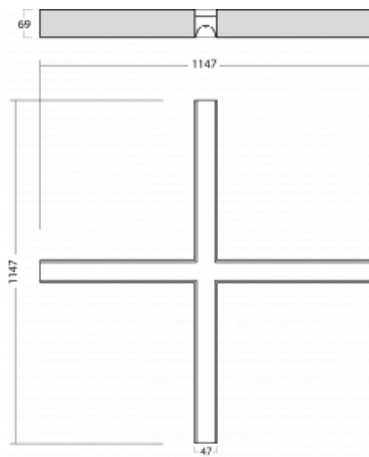

Technical drawing

Luminaire power input* 30.5 W

Connection of the luminaires ON/OFF

Electrical voltage 220-240V

Frequency 50/60Hz

⊕ CE IP 20

*±10 %