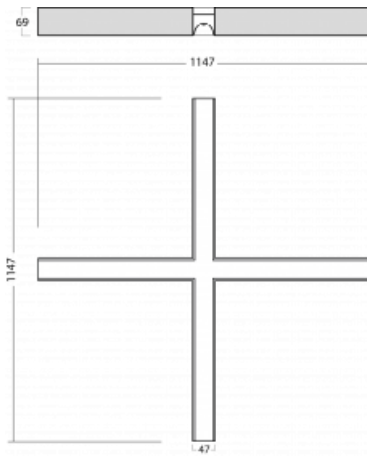

Technical drawing

Luminaire power input* 30.5 W

Connection of the luminaires DALI

Electrical voltage 220-240V

Frequency 50/60Hz

⊕ CE IP 20

*±10 %