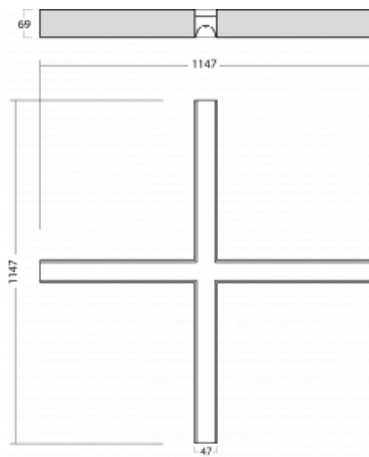

Technical drawing

Luminaire power input* 17.3 W

Connection of the luminaires ON/OFF

Electrical voltage 220-240V

Frequency 50/60Hz

⊕ CE IP 20

*±10 %