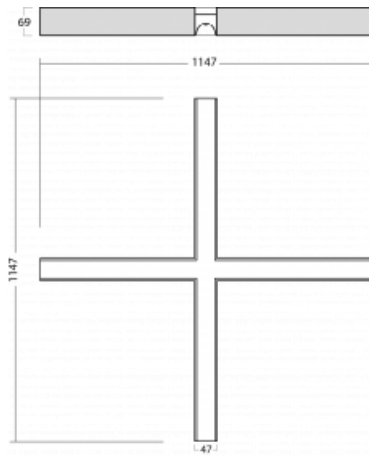

Technical drawing

Luminaire power input* 17.3 W

Connection of the luminaires ON/OFF

Electrical voltage 220-240V

Frequency 50/60Hz

⊕ CE IP 20

*±10 %