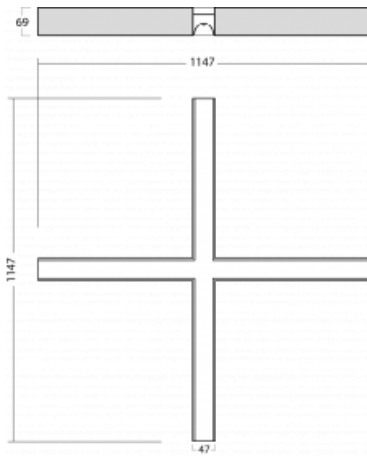

Technical drawing

Luminaire power input* 17.3 W

Connection of the luminaires ON/OFF

Electrical voltage 220-240V

Frequency 50/60Hz

⊕ CE IP 20

*±10 %