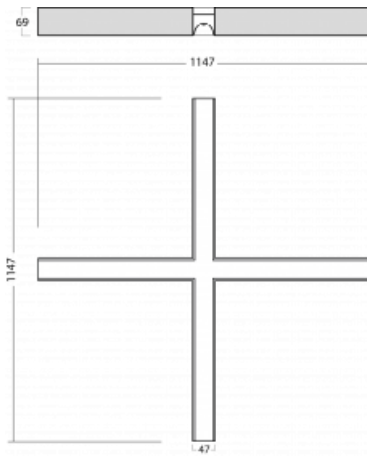

Technical drawing

Luminaire power input* 47.9 W

Connection of the luminaires ON/OFF

Electrical voltage 220-240V

Frequency 50/60Hz

⊕ CE IP 20

*±10 %