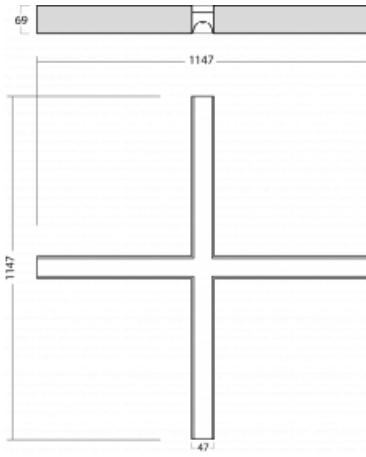

Technical drawing

Luminaire power input* 47.9 W

Connection of the luminaires ON/OFF

Electrical voltage 220-240V

Frequency 50/60Hz

⊕ CE IP 20

*±10 %