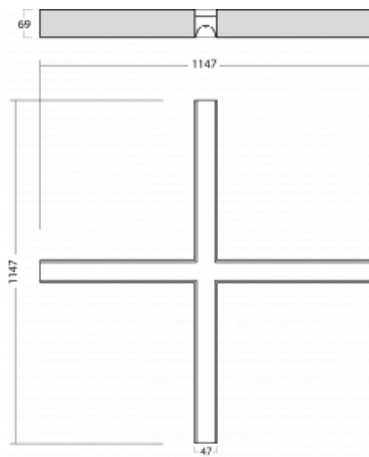

Technical drawing

Luminaire power input* 47.9 W

Connection of the luminaires ON/OFF

Electrical voltage 220-240V

Frequency 50/60Hz

⊕ CE IP 20

*±10 %