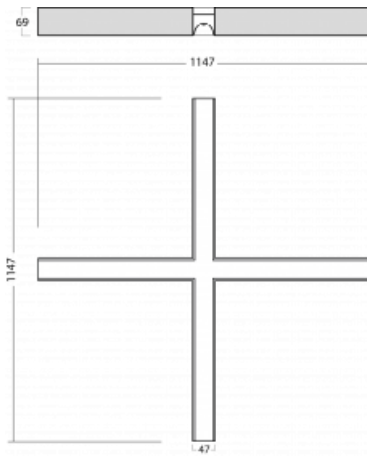

Technical drawing

Luminaire power input* 30.5 W

Connection of the luminaires ON/OFF

Electrical voltage 220-240V

Frequency 50/60Hz

⊕ CE IP 20

*±10 %