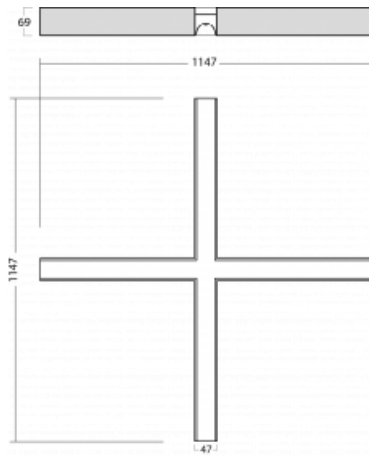

Technical drawing

Luminaire power input* 30.5 W

Connection of the luminaires ON/OFF

Electrical voltage 220-240V

Frequency 50/60Hz

⊕ CE IP 20

*±10 %