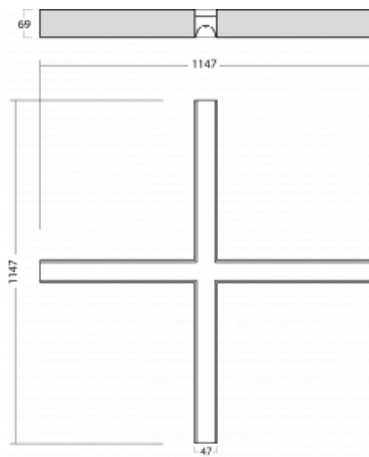

Technical drawing

Luminaire power input* 30.5 W

Connection of the luminaires DALI

Electrical voltage 220-240V

Frequency 50/60Hz

⊕ CE IP 20

*±10 %