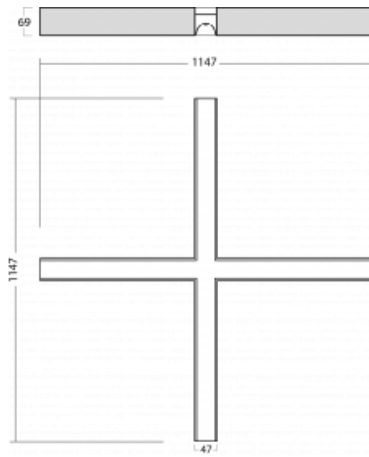

Technical drawing

Luminaire power input* 17.4 W

Connection of the luminaires ON/OFF

Electrical voltage 220-240V

Frequency 50/60Hz

⊕ CE IP 20

*±10 %