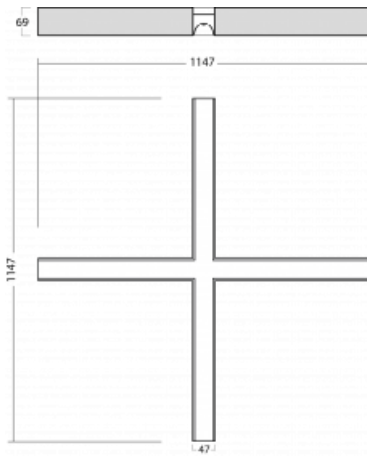

Technical drawing

Luminaire power input* 17.4 W

Connection of the luminaires ON/OFF

Electrical voltage 220-240V

Frequency 50/60Hz

⊕ CE IP 20

*±10 %