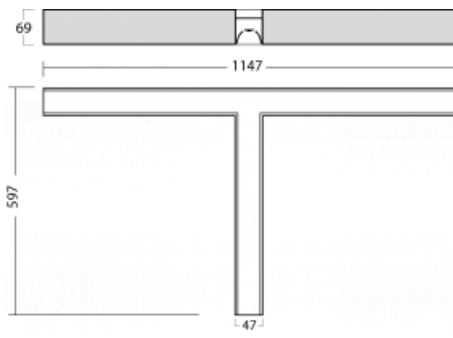

Technical drawing

Luminaire power input* 23.4 W

Connection of the luminaires ON/OFF

Electrical voltage 220-240V

Frequency 50/60Hz

⊕ CE IP 20

*±10 %