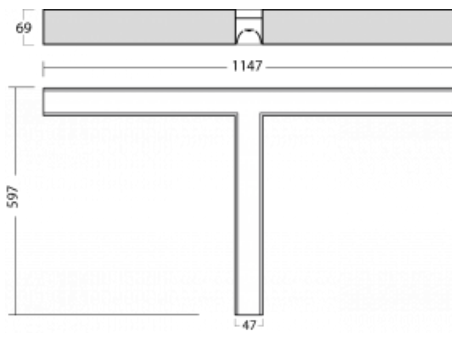

Technical drawing

Luminaire power input* 23.4 W

Connection of the luminaires ON/OFF

Electrical voltage 220-240V

Frequency 50/60Hz

⊕ CE IP 20

*±10 %