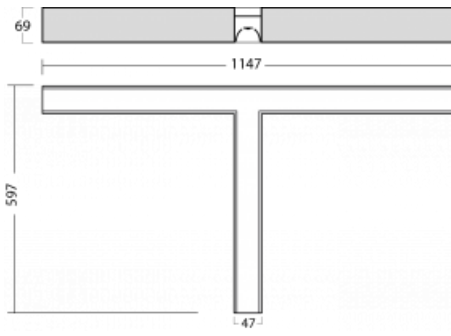

Technical drawing

Luminaire power input* 13.3 W

Connection of the luminaires ON/OFF

Electrical voltage 220-240V

Frequency 50/60Hz

⊕ CE IP 20

*±10 %