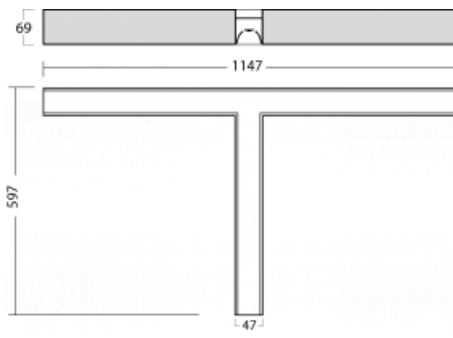

Technical drawing

Luminaire power input* 13.3 W

Connection of the luminaires ON/OFF

Electrical voltage 220-240V

Frequency 50/60Hz

⊕ CE IP 20

*±10 %