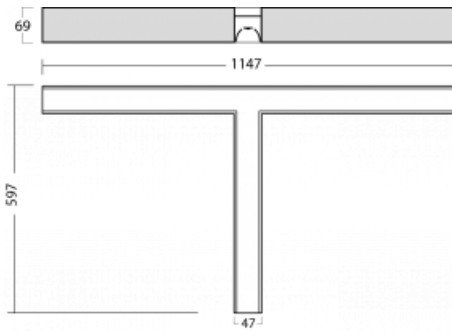

Technical drawing

Luminaire power input* 36.7 W

Connection of the luminaires ON/OFF

Electrical voltage 220-240V

Frequency 50/60Hz

⊕ CE IP 20

*±10 %