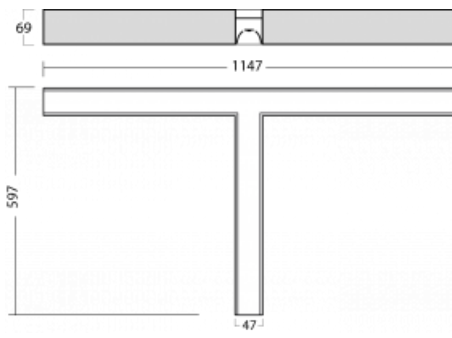

Technical drawing

Luminaire power input* 36.7 W

Connection of the luminaires ON/OFF

Electrical voltage 220-240V

Frequency 50/60Hz

⊕ CE IP 20

*±10 %