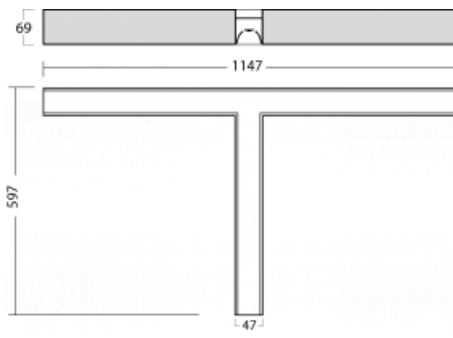

Technical drawing

Luminaire power input* 36.7 W

Connection of the luminaires ON/OFF

Electrical voltage 220-240V

Frequency 50/60Hz

⊕ CE IP 20

*±10 %